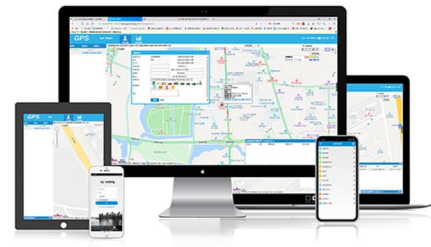

Keep your loved ones safe and ensure you are just a phone call away in the case of any emergency with the MEDI BRACELET

Bracelet Operations

MEDI BRACELET

Stay in touch anywhere, at anytime

Real-time monitoring through your PC, tablet & phone