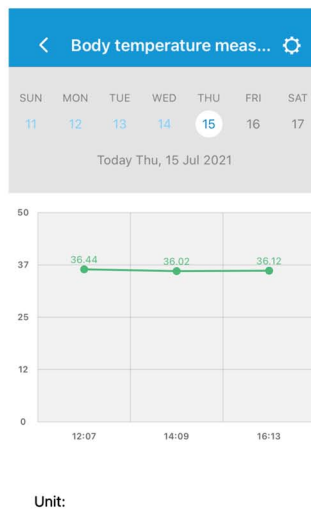

Giving you peace of mind

www.aap.co.nz

MEDI BRACELET

Specifications:

- 4G FDD: Band 1/2/3/4/5/7/8/12/20/28A
- 3G WCDMA: Band 1/2/5/8
- GPS accuracy: 5 - 15m (open air)
- WiFi accuracy: 15 - 100m
- Working temperature: -20 ~ +70
- Working humidity: 5% ~ 95% RH
- Product size: 65 x 42 x 20mm
- Device net weight: 73g
- Battery capacity: 1000m/AH
- Typically 4 - 7 days between charging

Home

V48-25836 Stationary Battery:93%

- Real-time tracking
- Historical route
- Geofence
- Health
- Conversation
- Settings
- Alert List
- Remind setting
- FAQ

2021/07/15 16:19 SOS Alarm

Body Temperature

Blood Pressure

Step Counter

Health Step

2021-07-15

- Walk: 87 Step count
- Energy: 4 Cal
- Distance: 34 m

Settings

- About the device
- Change password
- Main monitoring number
- Set SOS number
- Phonebook
- SMS alert switch
- Take-Off-Device Alerts
- Scene mode
- Clock Alarm
- Find watch
- Answer mode